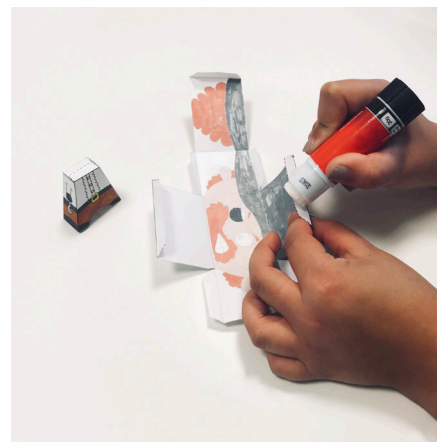

INSTRUCTIONS

1. PRINT OUT TEMPLATE ON A4 PAPER.

2. COLOUR IN TEMPLATE.

3. CUT OUT AROUND ALL LINES.

4. FOLD ALONG ALL LINES.

5. GLUE TABS AND STICK TOGETHER.

6. GLUE LEGS TO HEAD.